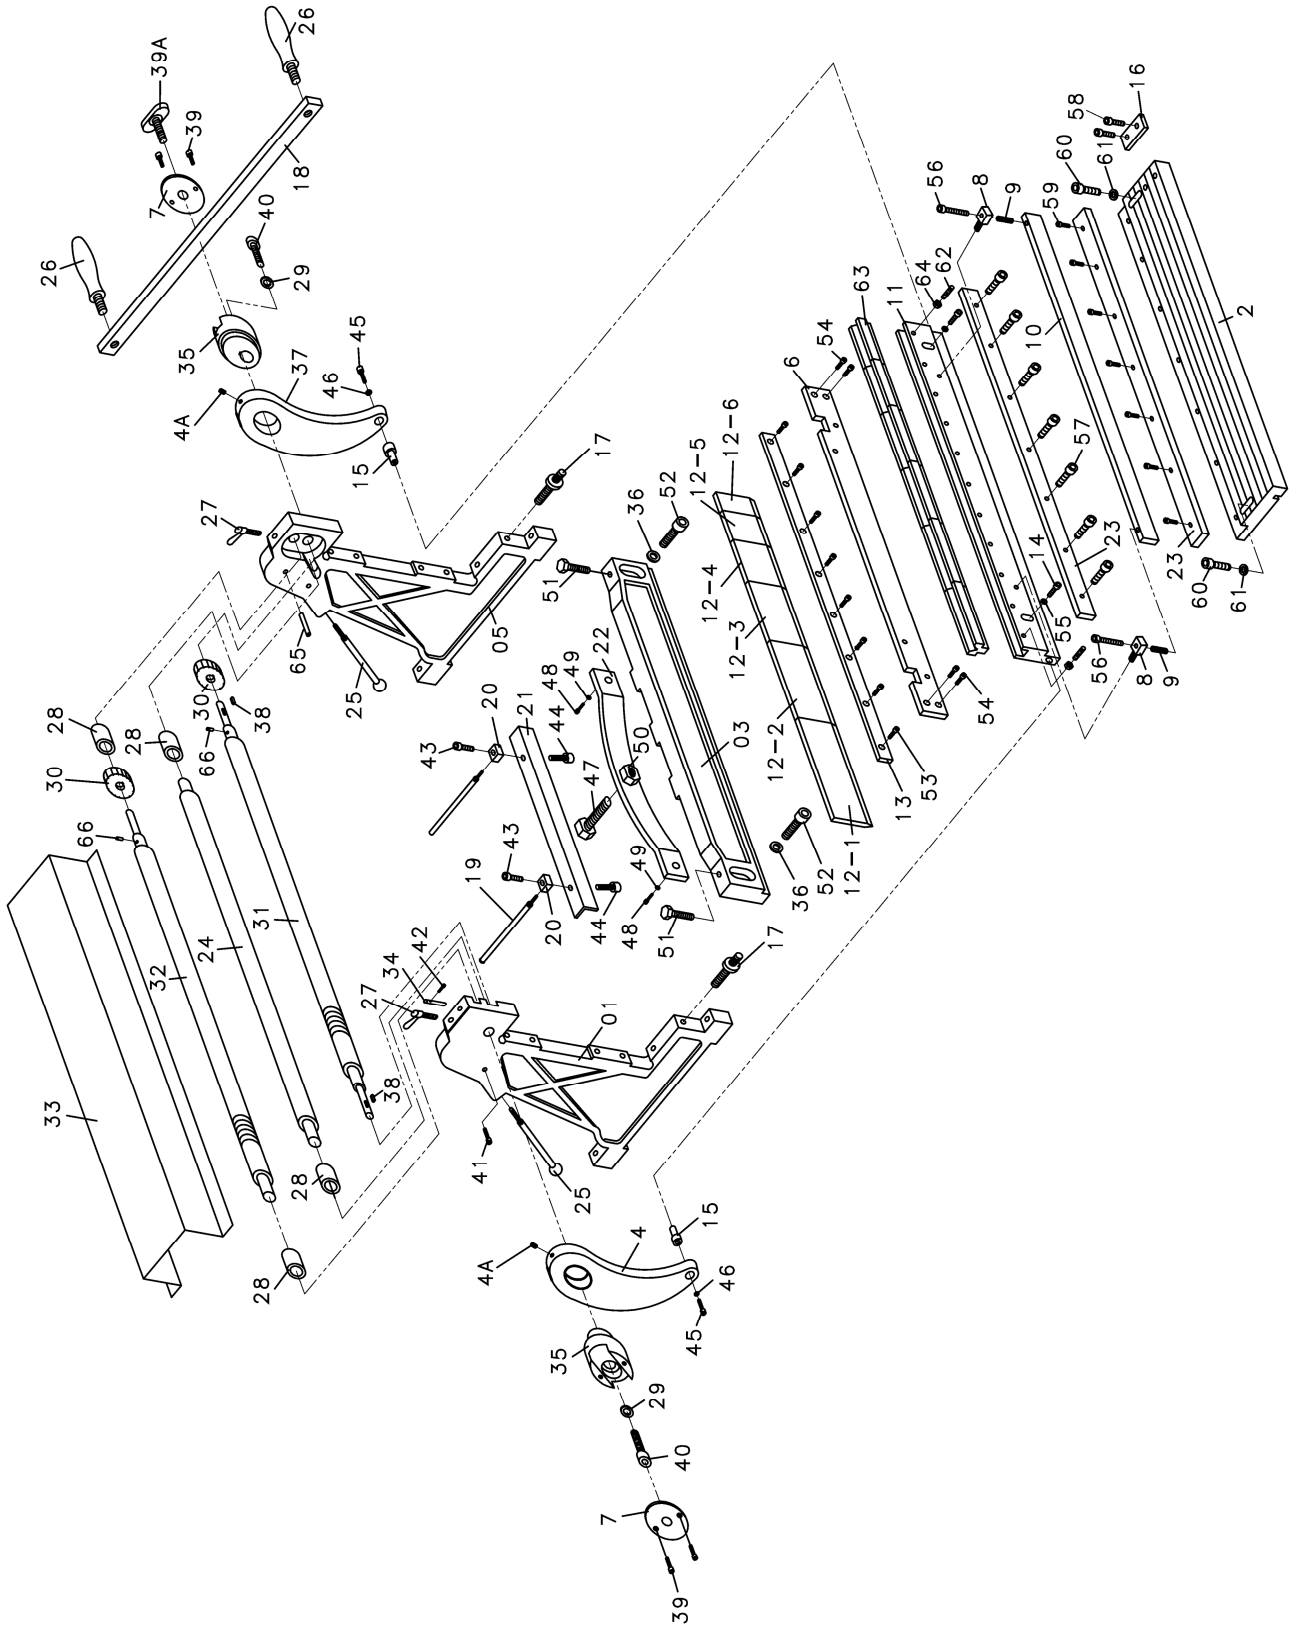

Breakdown For The SBR-30N Shear, Brake, and Roll